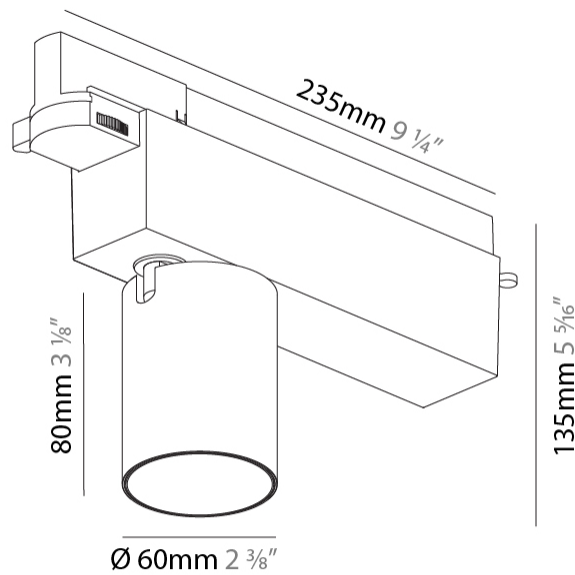

Series: Centriq
Subseries: Centriq 60
Brand: Prolicht
Division: Architectural
Mounting Type: Track
Mounting Location: Ceiling
Subcategory: Spots

PHYSICAL

Shape: Cylinder
Diameter (mm): 60
Diameter (in): 2 3/8
Length (mm): 235
Length (in): 9 1/4
Height (mm): 135
Height (in): 5 5/16
Light Distribution: Adjustable / Direct
Weight (kg): 0.897
Weight (lbs): 1.977
Installation Requirement: Track or profile system
Fixture Finish: SSR / BKV / CWI / CRY / HAB / LAG / UFT / ITA / RUA / RUR / MIC / FTG / MYG / TWT / LOD / PUS / FRO / FUP / KIA / POP / BLS / SPG / MEY / GOH / GUM / CHC / COM / ABZ / JAG / OBR / MOS / ROR
Fixture Material: Aluminum

ELECTRICAL

Lamp Type: LED (Zhaga Standard)
Input Wattage (W): 14
Total Output Wattage (W): 12.5
Dimming: Tri-Mode (Non-Dimming and Phase Dimming (120Vac only) and 0-10V Dimming)
Driver Included: Yes
Driver Location: Integrated
Driver Type: Constant Current - Universal
Driver Class: Class 2
Input Voltage (V): 120 - 277
Constant Current (MA): 350

LED

Number of LEDs: 1
Color Temperature (°K): 2700 / 3000 / 3500 / 4000
Max. Delivered Lumen (lm): 940 / 980 / 1029 / 1050
Nominal Lumen (lm): 1386 / 1438 / 1511 / 1542
CRI: >90 CRI
Lamp Life (hrs): 50000
Upon Request: Special Color Temperature Special Led

OPTICAL

Reflector: 20 / 40 / 60
Adjustability: Rotational 340°; Tilt 90°
Upon Request: Special Beam Angles

RATINGS AND CERTIFICATIONS

Certified By: Certified for North American Standards
IP rating: IP20